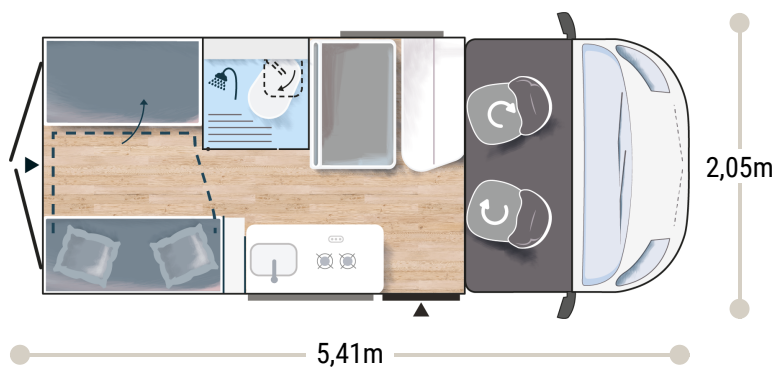

V114S

Challenger

2025

2,65 m
1,89 m

4

4

2+1*

2882/3500 BREAK
2997/3500 PREMIUM

132/116 x 186
93/50 x 146

2.2L 140 HP / 103 kW

BREAK EDITION ★★★ FIAT

- White
- Manual cab air conditioning
- Driver and passenger airbag
- Fix and go
- Swivel seats in the cab, with double armrests and adjustable height
- Electric de-icing rearview mirrors
- Cruise control and speed limiter
- ESP
- Traction +
- Hill Descent control
- Eco pack: Stop&Start, smart alternator, electronically-controlled fuel pump
- Panoramic skylight (or two skylights)
- Double-locking windows with combined blinds/screens
- Interior cab isothermal shutters
- USB ports/USB-C
- 15" steel rims with grey trims
- TV-ready
- Bathroom with window
- Rear opening windows
- Gas heating
- Dining area table extension
- Exterior table stand
- Electric step
- Solar panel ready (MPPT ready)
- Rear camera pre-wiring

SPORT EDITION ★★★★★ FIAT

BREAK EDITION +

- Campovolo grey
- Cab seat covers with matching cushions
- Coded front bumper
- 16" alloy wheels black
- Fog lamps
- Heating using vehicle fuel used while on the road
- Maxi Cab
- Wardrobe
- Reinforced insulation "VPS"