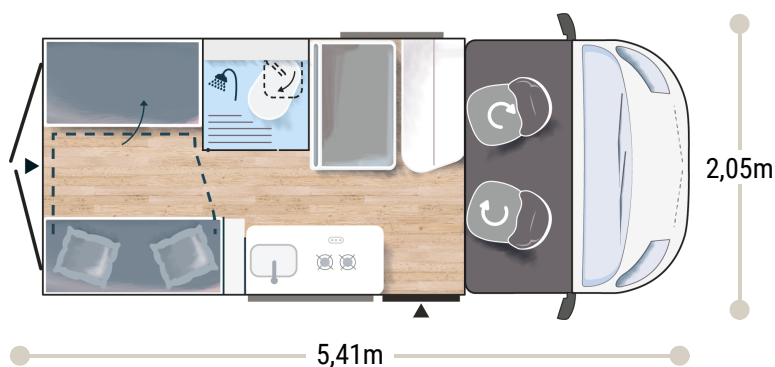

More info about this vehicle

2,65 m
1,89 m

4 seats icon

4 seats icon

2+1* seating icon

2882/3500 BREAK
2997/3500 PREMIUM

132/116 x 186
93/50 x 146

2.2L 140 HP / 103 kW

+ gas water heater

BREAK EDITION ★★★ FIAT

- White
- Manual cab air conditioning
- Driver and passenger airbag
- Fix and go
- Swivel seats in the cab, with double armrests and adjustable height
- Electric de-icing rearview mirrors
- Cruise control and speed limiter
- ESP
- Traction +
- Hill Descent control
- Eco pack: Stop&Start, smart alternator, electronically-controlled fuel pump
- Panoramic skylight (or two skylights)
- Double-locking windows with combined blinds/screens
- Interior cab isothermal shutters
- USB ports/USB-C
- 15" steel rims with grey trims
- TV-ready
- Bathroom with window
- Rear opening windows
- Gas heating
- Dining area table extension
- Exterior table stand
- Electric step
- Solar panel ready (MPPT ready)
- Rear camera pre-wiring

SPORT EDITION ★★★★★ FIAT

BREAK EDITION +

- Manual cab air conditioning
- Driver and passenger airbag
- Fix and go
- Swivel seats in the cab, with double armrests and adjustable height
- Electric de-icing rearview mirrors
- Cruise control and speed limiter
- ESP
- Traction +
- Hill Descent control
- Eco pack: Stop&Start, smart alternator, electronically-controlled fuel pump
- Panoramic skylight (or two skylights)
- Double-locking windows with combined blinds/screens
- USB ports/USB-C
- TV-ready
- Bathroom with window
- Rear opening windows
- Dining area table extension
- Exterior table stand
- Electric step
- Solar panel ready (MPPT ready)
- Rear camera pre-wiring
- Campovolo grey
- Cab seat covers with matching cushions
- Coded front bumper
- 16" alloy wheels black
- Fog lamps
- Heating using vehicle fuel used while on the road
- Maxi Cab
- Wardrobe
- Reinforced insulation "VPS"