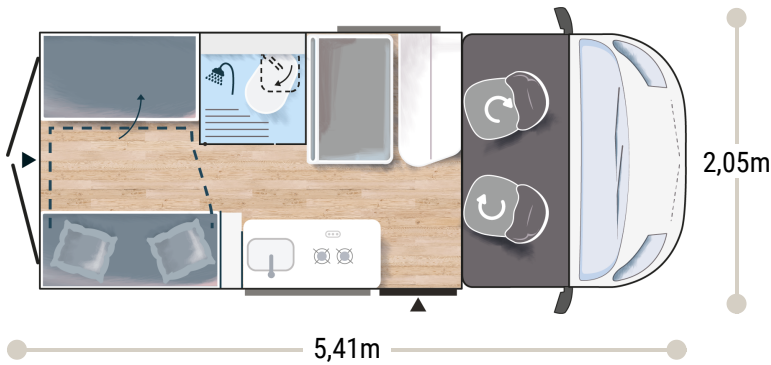

More info about this vehicle

2,65 m
1,89 m

4 seats

4 seats

2+1* seats

2882/3500 BREAK
2997/3500 PREMIUM

132/116 x 186
93/50 x 146

2.2L 140 HP / 103 kW

+ gas water heater

BREAK EDITION ★★★ FIAT

- White
- Manual cab air conditioning
- Driver and passenger airbag
- Fix and go
- Swivel seats in the cab, with double armrests and adjustable height
- Electric de-icing rearview mirrors
- Cruise control and speed limiter
- ESP
- Traction +
- Hill Descent control
- Eco pack: Stop&Start, smart alternator, electronically-controlled fuel pump
- Panoramic skylight (or two skylights)
- Double-locking windows with combined blinds/screens
- Interior cab isothermal shutters
- USB ports/USB-C
- 15" steel rims with grey trims
- TV-ready
- Bathroom with window
- Rear opening windows
- Gas heating
- Dining area table extension
- Exterior table stand
- Electric step
- Solar panel ready (MPPT ready)
- Rear camera pre-wiring

SPORT EDITION ★★★★★ FIAT

BREAK EDITION +

- Manual cab air conditioning
- Driver and passenger airbag
- Fix and go
- Swivel seats in the cab, with double armrests and adjustable height
- Electric de-icing rearview mirrors
- Cruise control and speed limiter
- ESP
- Traction +
- Hill Descent control
- Eco pack: Stop&Start, smart alternator, electronically-controlled fuel pump
- Panoramic skylight (or two skylights)
- Double-locking windows with combined blinds/screens
- USB ports/USB-C
- TV-ready
- Bathroom with window
- Rear opening windows
- Dining area table extension
- Exterior table stand
- Electric step
- Solar panel ready (MPPT ready)
- Rear camera pre-wiring
- Campovolo grey
- Cab seat covers with matching cushions
- Coded front bumper
- 16" alloy wheels black
- Fog lamps
- Heating using vehicle fuel used while on the road
- Maxi Cab
- Wardrobe
- Reinforced insulation "VPS"