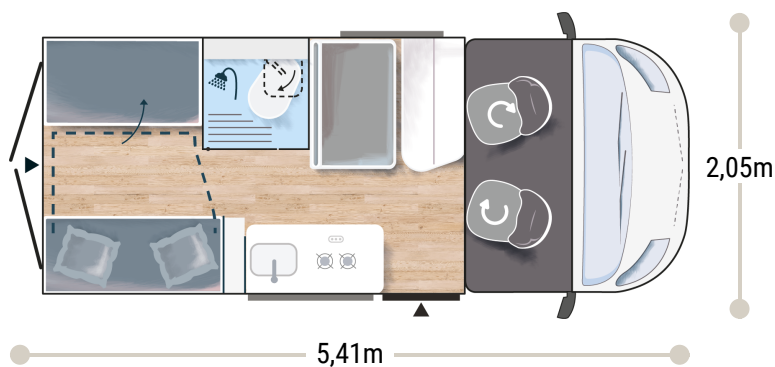

V114S

Challenger

2025

2,65 m
1,89 m

4

4

2+1*

2882/3500 BREAK
2997/3500 PREMIUM

132/116 x 186
93/50 x 146

BREAK EDITION ★★★ FIAT

- White
- Manual cab air conditioning
- Driver and passenger airbag
- Fix and go
- Swivel seats in the cab, with double armrests and adjustable height
- Electric de-icing rearview mirrors
- Cruise control and speed limiter
- ESP
- Traction +
- Hill Descent control
- Eco pack: Stop&Start, smart alternator, electronically-controlled fuel pump
- Panoramic skylight (or two skylights)
- Double-locking windows with combined blinds/screens
- Interior cab isothermal shutters
- USB ports/USB-C
- 15" steel rims with grey trims
- TV-ready
- Bathroom with window
- Rear opening windows
- Gas heating
- Dining area table extension
- Exterior table stand
- Electric step
- Solar panel ready (MPPT ready)
- Rear camera pre-wiring

SPORT EDITION ★★★★★ FIAT

BREAK EDITION +

- Campovolo grey
- Cab seat covers with matching cushions
- Coded front bumper
- 16" alloy wheels black
- Fog lamps
- Heating using vehicle fuel used while on the road
- Maxi Cab
- Wardrobe
- Reinforced insulation "VPS"