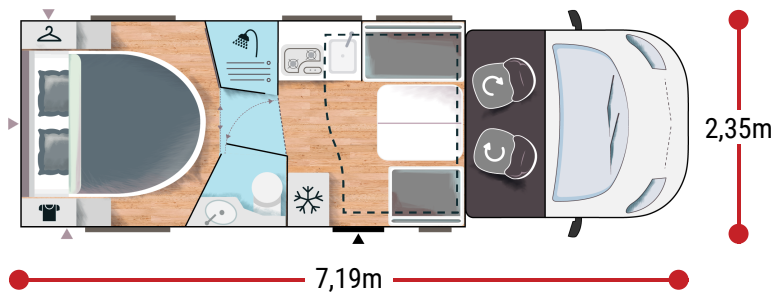

More info about this vehicle

2,92 m
2,11 m

4

5

3/5*

3096/3500 BREAK
3163/3500 ETAPE

160 x 190
90 x 195
0 140 x 190

2.0L 130 HP / 96 kW / Manual
BREAK
2.0L 165 HP / 121 kW / Auto.
ETAPE

+ gas water heater

STRONG POINTS

- FACE-TO-FACE LOUNGE
- XL BED 160 CM
- DOUBLE DOOR BATHROOM

BREAK EDITION

- White
- Automatic cab air conditioning
- Driver and passenger airbag
- Electric handbrake
- Fix and go
- Swivel seats in the cab, with double armrests and adjustable height
- Cab seat covers with matching cushions
- Electric de-icing rearview mirrors
- Cruise control and speed limiter
- ESP
- START & STOP
- Unit step insulation
- Cell door with window
- Cab panoramic skylight
- Panoramic skylight (or two skylights)
- Separation curtain cab/cell

ETAPE EDITION

BREAK EDITION +

- White
- Automatic cab air conditioning
- Driver and passenger airbag
- Electric handbrake
- Fix and go
- Swivel seats in the cab, with double armrests and adjustable height
- Cab seat covers with matching cushions
- Electric de-icing rearview mirrors
- Cruise control and speed limiter
- ESP
- START & STOP
- Unit step insulation
- Cell door with window
- Cab panoramic skylight
- Panoramic skylight (or two skylights)
- Separation curtain cab/cell
- Double-locking windows with combined blinds/screens
- Curtains
- Damped cupboard hinges
- USB ports/USB-C
- Technibox