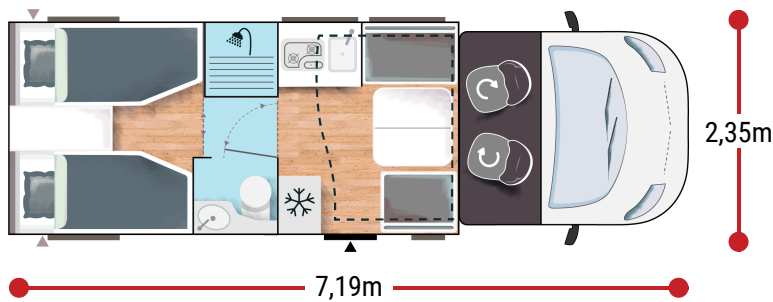

More info about this vehicle

2,92 m
2,11 m

4

5

3/5*

3056/3500 BREAK
3163/3500 ETAPE

90 x 188
+ 90 x 199
90 x 195
0 140 x 190

2.0L 130 HP / 96 kW / Manual
BREAK
2.0L 165 HP / 121 kW / Auto.
ETAPE

+ gas water heater

STRONG POINTS

TWIN BEDS 90 CM + KING-SIZE EXTENSION DOUBLE DOOR BATHROOM MAXI GARAGE

BREAK EDITION

- White
- Automatic cab air conditioning
- Driver and passenger airbag
- Electric handbrake
- Fix and go
- Swivel seats in the cab, with double armrests and adjustable height
- Cab seat covers with matching cushions
- Electric de-icing rearview mirrors
- Cruise control and speed limiter
- ESP
- START & STOP
- Unit step insulation
- Cell door with window
- Cab panoramic skylight
- Panoramic skylight (or two skylights)
- Separation curtain cab/cell
- Double-locking windows with combined blinds/screens
- Curtains
- Damped cupboard hinges
- USB ports/USB-C
- Technibox
- Coded front bumper
- 16" steel rims with grey trims
- FORD pass
- Fog lamps
- TV-ready
- Heating using vehicle fuel used while on the road
- Entrance door exterior lighting
- Wardrobe
- Solar panel ready (MPPT ready)
- Rear camera pre-wiring
- Isofix anchorage

ETAPE EDITION

BREAK EDITION +

- White
- Automatic cab air conditioning
- Driver and passenger airbag
- Electric handbrake
- Fix and go
- Swivel seats in the cab, with double armrests and adjustable height
- Cab seat covers with matching cushions
- Electric de-icing rearview mirrors
- Cruise control and speed limiter
- ESP
- START & STOP
- Unit step insulation
- Cell door with window
- Cab panoramic skylight
- Panoramic skylight (or two skylights)
- Separation curtain cab/cell
- Double-locking windows with combined blinds/screens
- Curtains
- Damped cupboard hinges
- USB ports/USB-C
- Technibox
- Coded front bumper
- FORD pass
- Fog lamps
- TV-ready
- Heating using vehicle fuel used while on the road
- Entrance door exterior lighting
- Wardrobe
- Solar panel ready (MPPT ready)
- Rear camera pre-wiring
- Isofix anchorage
- External water intake
- 8-speed automatic gearbox
- 16" alloy wheels black
- Backlit entrance mirror
- Wardrobe with drawers
- Gas external socket
- Luxury entrance door with window and central locking cab/cell
- Premium mattress main berth
- Shoe rack
- Headboard