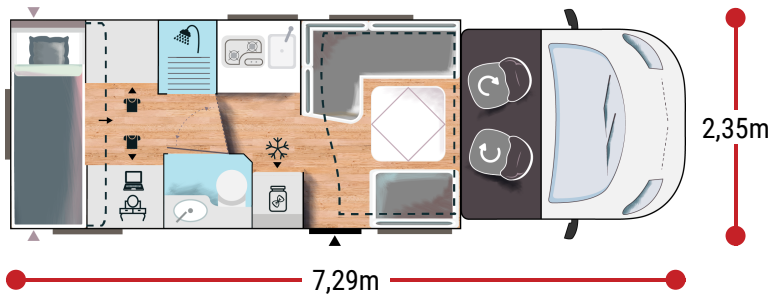

## More info about this vehicle

2,92 m  
2,11 m

105 x 195

130 x 195

140 x 190

140 x 190

152 x 200 ou (76 x 200) x 2

3077/3500 BREAK

## BREAK EDITION

- White
- Automatic cab air conditioning
- Driver and passenger airbag
- Electric handbrake
- Fix and go
- Swivel seats in the cab, with double armrests and adjustable height
- Cab seat covers with matching cushions
- Electric de-icing rearview mirrors
- Cruise control and speed limiter
- ESP
- START & STOP
- Unit step insulation
- Cell door with window
- Cab panoramic skylight
- Panoramic skylight (or two skylights)
- Separation curtain cab/cell
- Double-locking windows with combined blinds/screens

## BREAK EDITION +

- White
- Automatic cab air conditioning
- Driver and passenger airbag
- Electric handbrake
- Fix and go
- Swivel seats in the cab, with double armrests and adjustable height
- Cab seat covers with matching cushions
- Electric de-icing rearview mirrors
- Cruise control and speed limiter
- ESP
- START & STOP
- Unit step insulation
- Cell door with window
- Cab panoramic skylight
- Panoramic skylight (or two skylights)
- Separation curtain cab/cell
- Double-locking windows with combined blinds/screens
- Curtains
- Damped cupboard hinges
- USB ports/USB-C
- USB ports