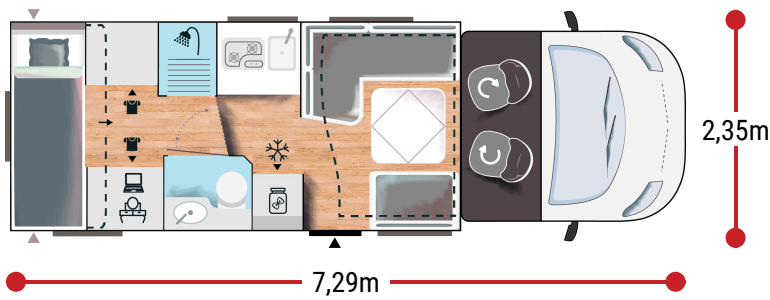

More info about this vehicle

2,92 m
2,11 m

105 x 195

130 x 195

140 x 190

140 x 190

152 x 200 ou (76 x 200) x 2

3077/3500 BREAK

3162/3500 ETAPE

2.0L 130 HP / 96 kW / Manual

BREAK

2.0L 165 HP / 121 kW / Auto.

ETAPE

+ gas water heater

BREAK EDITION

- White
- Automatic cab air conditioning
- Driver and passenger airbag
- Electric handbrake
- Fix and go
- Swivel seats in the cab, with double armrests and adjustable height
- Cab seat covers with matching cushions
- Electric de-icing rearview mirrors
- Cruise control and speed limiter
- ESP
- START & STOP
- Unit step insulation
- Cell door with window
- Cab panoramic skylight
- Panoramic skylight (or two skylights)
- Separation curtain cab/cell
- Double-locking windows with combined blinds/screens

ETAPE EDITION

BREAK EDITION +

- White
- Automatic cab air conditioning
- Driver and passenger airbag
- Electric handbrake
- Fix and go
- Swivel seats in the cab, with double armrests and adjustable height
- Cab seat covers with matching cushions
- Electric de-icing rearview mirrors
- Cruise control and speed limiter
- ESP
- START & STOP
- Unit step insulation
- Cell door with window
- Cab panoramic skylight
- Panoramic skylight (or two skylights)
- Separation curtain cab/cell
- Double-locking windows with combined blinds/screens
- Curtains
- Damped cupboard hinges
- USB ports/USB-C
- USB ports