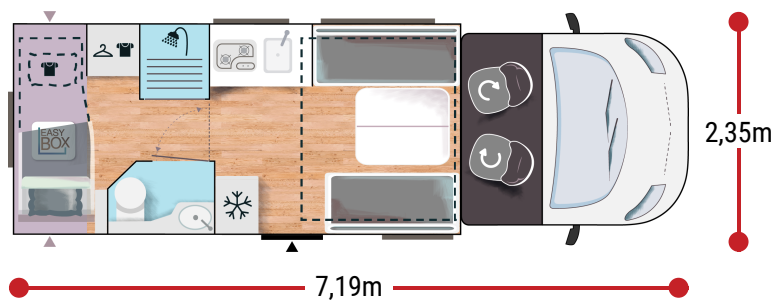

More info about this vehicle

2,92 m  
2,11 m

5

5

6

3051/3500 BREAK  
3078/3500 ETAPE

130 x 195  
160 x 190  
74 x 190  
81 x 200

2.0L 130 HP / 96 kW / Manual  
BREAK  
2.0L 165 HP / 121 kW / Auto.  
ETAPE

## BREAK EDITION

- White
- Automatic cab air conditioning
- Driver and passenger airbag
- Electric handbrake
- Fix and go
- Swivel seats in the cab, with double armrests and adjustable height
- Cab seat covers with matching cushions
- Electric de-icing rearview mirrors
- Cruise control and speed limiter
- ESP
- START & STOP
- Unit step insulation
- Cell door with window
- Cab panoramic skylight
- Panoramic skylight (or two skylights)
- Separation curtain cab/cell
- Double-locking windows with combined blinds/screens