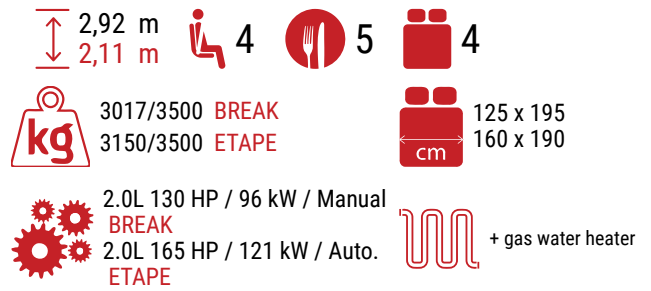

More info about this vehicle

STRONG POINTS

UNIQUE ON THE MARKET
8-SEATER SOCIABLE LOUNGE AS STANDARD
2 CELL DORS

BREAK EDITION

- White
- Automatic cab air conditioning
- Driver and passenger airbag
- Electric handbrake
- Fix and go
- Swivel seats in the cab, with double armrests and adjustable height
- Cab seat covers with matching cushions
- Electric de-icing rearview mirrors
- Cruise control and speed limiter
- ESP
- START & STOP
- Unit step insulation
- XL cell door (60 cm) with window
- Cab panoramic skylight
- Panoramic skylight (or two skylights)
- Separation curtain cab/cell

ETAPE EDITION

BREAK EDITION +

- White
- Automatic cab air conditioning
- Driver and passenger airbag
- Electric handbrake
- Fix and go
- Swivel seats in the cab, with double armrests and adjustable height
- Cab seat covers with matching cushions
- Electric de-icing rearview mirrors
- Cruise control and speed limiter
- ESP
- START & STOP
- Unit step insulation
- XL cell door (60 cm) with window
- Cab panoramic skylight
- Panoramic skylight (or two skylights)
- Separation curtain cab/cell
- Double-locking windows with combined blinds/screens
- Curtains
- Damped cupboard hinges
- USB ports/USB-C