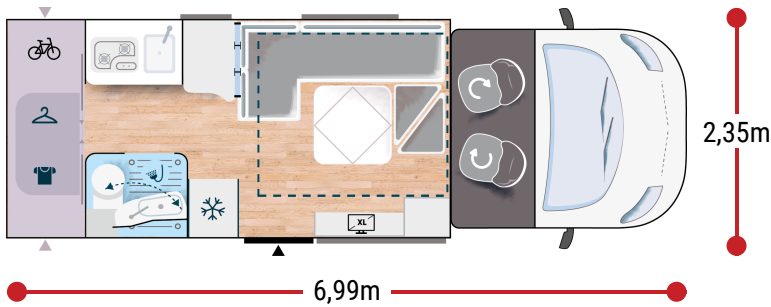

More info about this vehicle

STRONG POINTS

UNIQUE ON THE MARKET
8-SEATER SOCIABLE LOUNGE AS STANDARD
2 CELL DORS

BREAK EDITION

- White
- Automatic cab air conditioning
- Driver and passenger airbag
- Electric handbrake
- Fix and go
- Swivel seats in the cab, with double armrests and adjustable height
- Cab seat covers with matching cushions
- Electric de-icing rearview mirrors
- Cruise control and speed limiter
- ESP
- START & STOP
- Unit step insulation
- XL cell door (60 cm) with window
- Cab panoramic skylight
- Panoramic skylight (or two skylights)
- Separation curtain cab/cell

ETAPE EDITION

BREAK EDITION +

- White
- Automatic cab air conditioning
- Driver and passenger airbag
- Electric handbrake
- Fix and go
- Swivel seats in the cab, with double armrests and adjustable height
- Cab seat covers with matching cushions
- Electric de-icing rearview mirrors
- Cruise control and speed limiter
- ESP
- START & STOP
- Unit step insulation
- XL cell door (60 cm) with window
- Cab panoramic skylight
- Panoramic skylight (or two skylights)
- Separation curtain cab/cell
- Double-locking windows with combined blinds/screens
- Curtains
- Damped cupboard hinges
- USB ports/USB-C