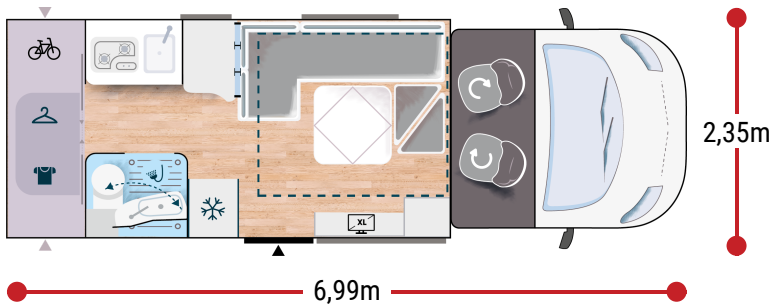

More info about this vehicle

2,92 m
2,11 m

4

5

4

3017/3500 BREAK
3150/3500 ETAPE

125 x 195
160 x 190

2.0L 130 HP / 96 kW / Manual
BREAK
2.0L 165 HP / 121 kW / Auto.
ETAPE

+ gas water heater

STRONG POINTS

UNIQUE ON THE MARKET

8-SEATER SOCIABLE LOUNGE AS STANDARD

2 CELL DORS

BREAK EDITION

- White
- Automatic cab air conditioning
- Driver and passenger airbag
- Electric handbrake
- Fix and go
- Swivel seats in the cab, with double armrests and adjustable height
- Cab seat covers with matching cushions
- Electric de-icing rearview mirrors
- Cruise control and speed limiter
- ESP
- START & STOP
- Unit step insulation
- XL cell door (60 cm) with window
- Cab panoramic skylight
- Panoramic skylight (or two skylights)
- Separation curtain cab/cell

ETAPE EDITION

BREAK EDITION +

- White
- Automatic cab air conditioning
- Driver and passenger airbag
- Electric handbrake
- Fix and go
- Swivel seats in the cab, with double armrests and adjustable height
- Cab seat covers with matching cushions
- Electric de-icing rearview mirrors
- Cruise control and speed limiter
- ESP
- START & STOP
- Unit step insulation
- XL cell door (60 cm) with window
- Cab panoramic skylight
- Panoramic skylight (or two skylights)
- Separation curtain cab/cell
- Double-locking windows with combined blinds/screens
- Curtains
- Damped cupboard hinges
- USB ports/USB-C