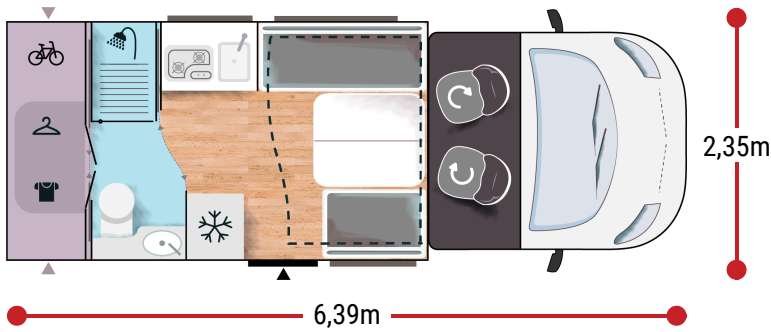

## More info about this vehicle

2,92 m  
2,11 m

4

5

4

2941/3500 **BREAK**3061/3500 **ETAPE**

115 x 195

140 x 190

2.0L 130 HP / 96 kW / Manual

**BREAK**

2.0L 165 HP / 121 kW / Auto.

**ETAPE**

+ gas water heater

**BREAK EDITION**

- White
- Automatic cab air conditioning
- Driver and passenger airbag
- Electric handbrake
- Fix and go
- Swivel seats in the cab, with double armrests and adjustable height
- Cab seat covers with matching cushions
- Electric de-icing rearview mirrors
- Cruise control and speed limiter
- ESP
- START & STOP
- Unit step insulation
- XL cell door (60 cm) with window
- Cab panoramic skylight
- Panoramic skylight (or two skylights)
- Separation curtain cab/cell
- Double-locking windows with combined blinds/screens

**ETAPE EDITION****BREAK EDITION +**

- White
- Automatic cab air conditioning
- Driver and passenger airbag
- Electric handbrake
- Fix and go
- Swivel seats in the cab, with double armrests and adjustable height
- Cab seat covers with matching cushions
- Electric de-icing rearview mirrors
- Cruise control and speed limiter
- ESP
- START & STOP
- Unit step insulation
- XL cell door (60 cm) with window
- Cab panoramic skylight
- Panoramic skylight (or two skylights)
- Separation curtain cab/cell
- Double-locking windows with combined blinds/screens
- Curtains
- Damped cupboard hinges
- USB ports/USB-C
- USB ports