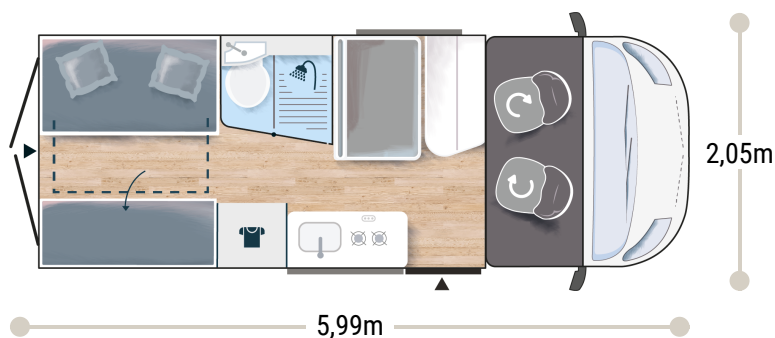

V114L

Challenger

2025

2,65 m
1,89 m

4

4

2+1*

2913/3500

149 x 186
93/50 x 160

2.2L 120 HP 89 kW Manual

STRONG POINTS

BATHROOM WITH WINDOW
REAR REMOVABLE BED
CLEVER STORAGE

BREAK EDITION ★★★ FIAT

- White
- Manual cab air conditioning
- Driver and passenger airbag
- Fix and go
- Swivel seats in the cab, with double armrests and adjustable height
- Electric de-icing rearview mirrors
- Cruise control and speed limiter
- ESP
- Traction +
- Hill Descent control
- Eco pack: Stop&Start, smart alternator, electronically-controlled fuel pump
- Panoramic skylight (or two skylights)
- Double-locking windows with combined blinds/screens
- Interior cab isothermal shutters
- USB ports/USB-C
- 15" steel rims with grey trims
- TV-ready
- Bathroom with window
- Rear opening windows
- Gas heating
- Dining area table extension
- Exterior table stand
- Electric step
- Solar panel ready (MPPT ready)
- Rear camera pre-wiring