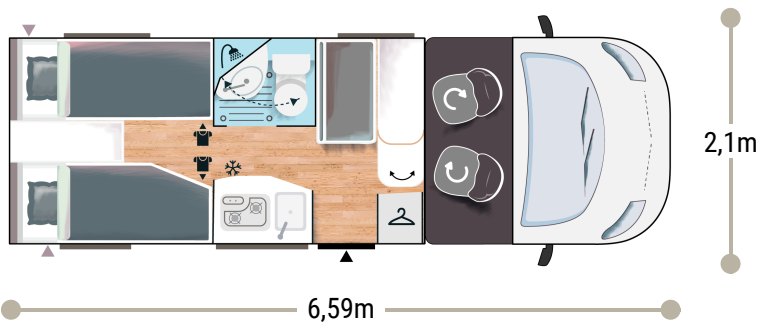

More info about this vehicle

2,75 m
1,96 m

2/3*

2679/3500 BREAK
2792/3500 PREMIUM

82 x 198
+ 82 x 193
90 x 185

2.0L 130 HP / 96 kW / Manual
BREAK
2.0L 165 HP / 121 kW / Auto.
PREMIUM

+ gas water heater

BREAK EDITION

- White
- Automatic cab air conditioning
- Driver and passenger airbag
- Electric handbrake
- Fix and go
- Swivel seats in the cab, with double armrests and adjustable height
- Cab seat covers with matching cushions
- Electric de-icing rearview mirrors
- Cruise control and speed limiter
- ESP
- START & STOP
- Unit step insulation
- Panoramic skylight (or two skylights)
- Separation curtain cab/cell
- Double-locking windows with combined blinds/screens