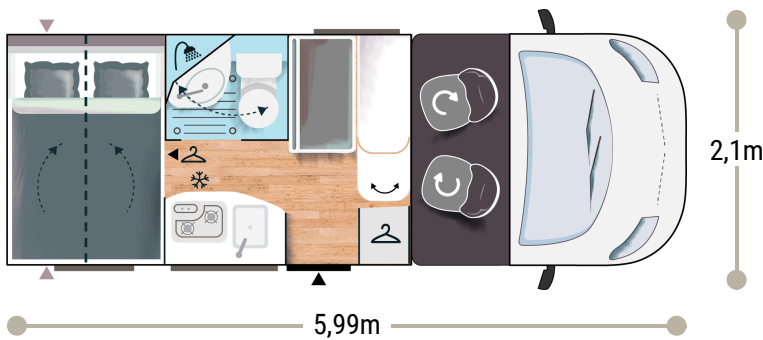

More info about this vehicle

2,75 m
1,96 m

4
4
2/3*

2596/3500 BREAK
2698/3500 PREMIUM

132 x 189
90 x 185

2.0L 130 HP / 96 kW / Manual
BREAK
2.0L 165 HP / 121 kW / Auto.
PREMIUM

+ gas water heater

STRONG POINTS

COMPACTNESS OF A VAN NEW BATHROOM WITH SWIVEL PARTITION GARAGE (ELECTRICITY + HEATING)

BREAK EDITION

- White
- Automatic cab air conditioning
- Driver and passenger airbag
- Electric handbrake
- Fix and go
- Swivel seats in the cab, with double armrests and adjustable height
- Cab seat covers with matching cushions
- Electric de-icing rearview mirrors
- Cruise control and speed limiter
- ESP
- START & STOP
- Unit step insulation
- Panoramic skylight (or two skylights)
- Separation curtain cab/cell
- Double-locking windows with combined blinds/screens
- Dining nook curtains

- Interior cab isothermal shutters
- Damped cupboard hinges
- USB ports/USB-C
- USB ports
- Technibox
- 16" steel rims with grey trims
- FORD pass
- Automatically lighted headlights and windshield wipers
- Fog lamps
- TV-ready
- Heating using vehicle fuel used while on the road
- Entrance door exterior lighting
- Wardrobe
- Solar panel ready (MPPT ready)
- Rear camera pre-wiring