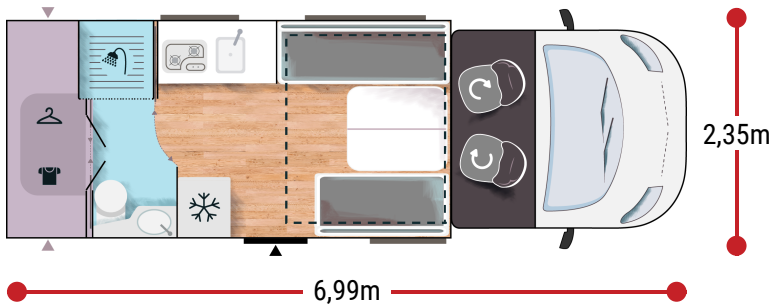

More info about this vehicle

2,92 m  
 2,11 m  
 4  
 5  
 4  
 3003/3500 BREAK  
 3125/3500 ETAPE  
 130 x 195  
 160 x 190  
 2.0L 130 HP / 96 kW / Manual  
 2.0L 165 HP / 121 kW / Auto.  
 + gas water heater

## STRONG POINTS

- HIDEAWAY BED 160 CM
- DRESSING OVER GARAGE
- XL DOOR 600 MM DOUBLE LOCKING

### BREAK EDITION ★★★★★

- White
- Automatic cab air conditioning
- Driver and passenger airbag
- Electric handbrake
- Fix and go
- Swivel seats in the cab, with double armrests and adjustable height
- Cab seat covers with matching cushions
- Electric de-icing rearview mirrors
- Cruise control and speed limiter
- ESP
- START & STOP
- Unit step insulation
- XL cell door (60 cm) with window
- Cab panoramic skylight
- Panoramic skylight (or two skylights)
- Separation curtain cab/cell
- Double-locking windows with combined blinds/screens
- Curtains
- Damped cupboard hinges
- USB ports/USB-C
- USB ports
- Technibox
- Coded front bumper
- 16" steel rims with grey trims
- FORD pass
- Fog lamps
- TV-ready
- Heating using vehicle fuel used while on the road
- Entrance door exterior lighting
- Wardrobe
- Solar panel ready (MPPT ready)
- Rear camera pre-wiring
- Isofix anchorage