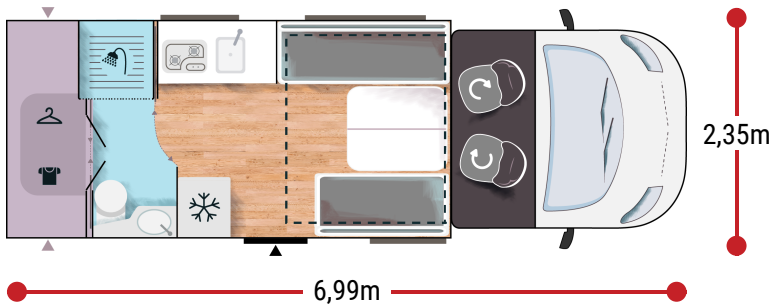

More info about this vehicle

2,92 m
2,11 m
4
5
4
3003/3500 BREAK
3125/3500 ETAPE
130 x 195
160 x 190
2.0L 130 HP / 96 kW / Manual
2.0L 165 HP / 121 kW / Auto.
+ gas water heater

STRONG POINTS

- HIDEAWAY BED 160 CM
- DRESSING OVER GARAGE
- XL DOOR 600 MM DOUBLE LOCKING

BREAK EDITION ★★★★★

- White
- Automatic cab air conditioning
- Driver and passenger airbag
- Electric handbrake
- Fix and go
- Swivel seats in the cab, with double armrests and adjustable height
- Cab seat covers with matching cushions
- Electric de-icing rearview mirrors
- Cruise control and speed limiter
- ESP
- START & STOP
- Unit step insulation
- XL cell door (60 cm) with window
- Cab panoramic skylight
- Panoramic skylight (or two skylights)
- Separation curtain cab/cell
- Double-locking windows with combined blinds/screens
- Curtains
- Damped cupboard hinges
- USB ports/USB-C
- USB ports
- Technibox
- Coded front bumper
- 16" steel rims with grey trims
- FORD pass
- Fog lamps
- TV-ready
- Heating using vehicle fuel used while on the road
- Entrance door exterior lighting
- Wardrobe
- Solar panel ready (MPPT ready)
- Rear camera pre-wiring
- Isofix anchorage

ETAPE EDITION ★★★★★

BREAK EDITION +

- White
- Automatic cab air conditioning
- Driver and passenger airbag
- Electric handbrake
- Fix and go
- Swivel seats in the cab, with double armrests and adjustable height
- Cab seat covers with matching cushions
- Electric de-icing rearview mirrors
- Cruise control and speed limiter
- ESP
- START & STOP
- Unit step insulation
- XL cell door (60 cm) with window
- Cab panoramic skylight
- Panoramic skylight (or two skylights)
- Separation curtain cab/cell
- Double-locking windows with combined blinds/screens
- Curtains
- Damped cupboard hinges
- USB ports/USB-C
- USB ports
- Technibox
- Coded front bumper
- FORD pass
- Fog lamps
- TV-ready
- Heating using vehicle fuel used while on the road
- Entrance door exterior lighting
- Wardrobe
- Solar panel ready (MPPT ready)
- Rear camera pre-wiring
- Isofix anchorage
- External water intake
- 8-speed automatic gearbox
- 16" alloy wheels black
- Backlit entrance mirror
- Wardrobe with drawers
- Gas external socket
- Luxury entrance door with window and central locking cab/cell
- Premium mattress main berth
- Shoe rack