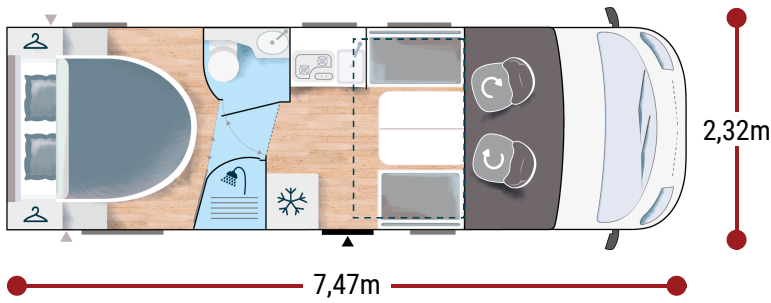

3048

Challenger

2025

More info about this vehicle

2,92 m
2 m

160 x 190 200
0 140 x 190

2.2L 140 HP / 103 kW / Auto.

6000 W diesel

STRONG POINTS

XL BED 160 X 200 CM
ADJUSTABLE HEIGHT OF REAR BED
DOUBLE DOOR BATHROOM

ETAPE EDITION ★★★ FIAT

- White
- Manual cab air conditioning
- Driver and passenger airbag
- Fix and go
- Swivel seats in the cab, with double armrests and adjustable height
- Cab seat covers with matching cushions
- Electric rear-view mirrors
- Cruise control and speed limiter
- ESP
- Traction +
- Hill Descent control
- Eco pack: Stop&Start, smart alternator, electronically-controlled fuel pump
- Unit step insulation
- Cell door with window
- Panoramic skylight (or two skylights)
- Double-locking windows with combined blinds/screens
- Curtains
- Damped cupboard hinges
- USB ports/USB-C
- Technibox
- 8-speed automatic gearbox
- Coded front bumper
- 16" alloy wheels black
- Gas external socket
- Fog lamps
- Luxury entrance door with window and central locking cab/cell
- Premium mattress main berth
- Headboard
- TV-ready
- Heating using vehicle fuel used while on the road
- Entrance door exterior lighting
- Wardrobe
- Solar panel ready (MPPT ready)
- Driver door with electric window
- Rear camera pre-wiring
- Isofix anchorage