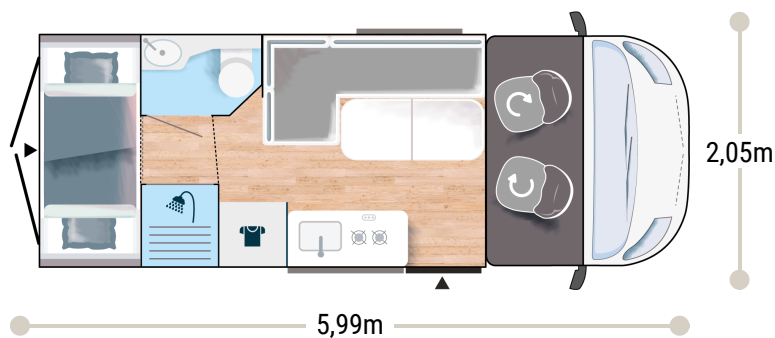

## More info about this vehicle

2,65 m  
1,89 m

5

5

5

3050/3500

130 x 200  
68 x 183  
79,5 x 185  
88 x 190

2.2L 140 HP / 103 kW

## EDITION ★★★★★ FIAT

- Campovolo grey
- Manual cab air conditioning
- Driver and passenger airbag
- Fix and go
- Swivel seats in the cab, with double armrests and adjustable height
- Cab seat covers with matching cushions
- Electric de-icing rearview mirrors
- Cruise control and speed limiter
- ESP
- Traction +
- Hill Descent control
- Eco pack: Stop&Start, smart alternator, electronically-controlled fuel pump
- Double-locking windows with combined blinds/screens
- USB ports/USB-C
- Coded front bumper
- 16" alloy wheels black
- Fog lamps
- TV-ready
- Heating using vehicle fuel used while on the road
- Bathroom with window
- Rear opening windows
- Dining area table extension
- Electric step
- Maxi Cab
- Reinforced insulation "VPS"
- Solar panel ready (MPPT ready)
- Rear camera pre-wiring
- Pop-up