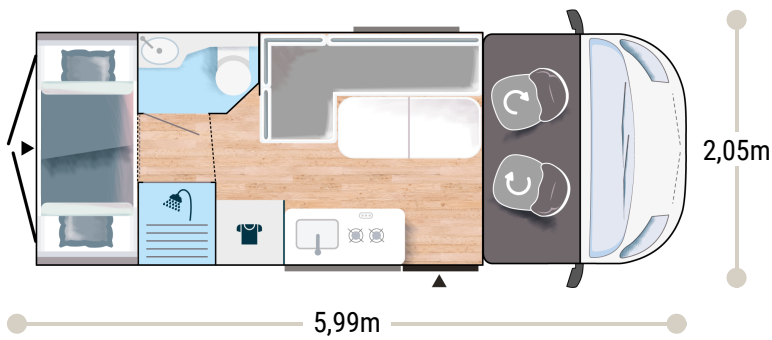

## More info about this vehicle

2,65 m  
1,89 m

5

5

5

kg 3050/3500

130 x 200  
68 x 183  
79,5 x 185  
88 x 190

2.2L 140 HP / 103 kW

### EDITION ★★★★★ FIAT

- Campovolo grey
- Manual cab air conditioning
- Driver and passenger airbag
- Fix and go
- Swivel seats in the cab, with double armrests and adjustable height
- Cab seat covers with matching cushions
- Electric de-icing rearview mirrors
- Cruise control and speed limiter
- ESP
- Traction +
- Hill Descent control
- Eco pack: Stop&Start, smart alternator, electronically-controlled fuel pump
- Double-locking windows with combined blinds/screens
- USB ports/USB-C
- Coded front bumper
- 16" alloy wheels black
- Fog lamps
- TV-ready
- Heating using vehicle fuel used while on the road
- Bathroom with window
- Rear opening windows
- Dining area table extension
- Electric step
- Maxi Cab
- Reinforced insulation "VPS"
- Solar panel ready (MPPT ready)
- Rear camera pre-wiring
- Pop-up