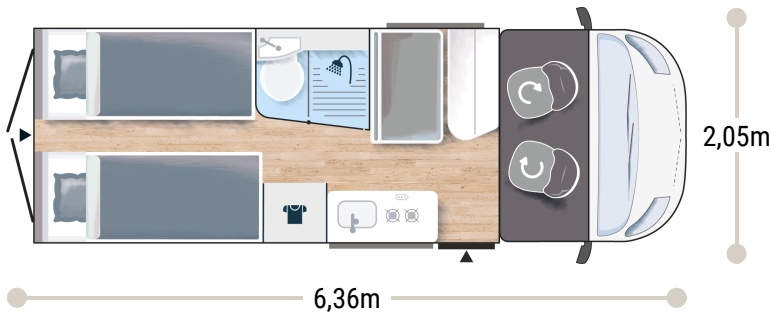

More info about this vehicle

2,65 m
1,89 m

2+1*

3025/3500 BREAK
3140/3500 PREMIUM

80 x 195
+ 80 x 186
95/50 x 156

2.2L 140 HP / 103 kW

+ gas water heater

BREAK EDITION ★★★★★ FIAT

- White
- Manual cab air conditioning
- Driver and passenger airbag
- Fix and go
- Swivel seats in the cab, with double armrests and adjustable height
- Electric de-icing rearview mirrors
- Cruise control and speed limiter
- ESP
- Traction +
- Hill Descent control
- Eco pack: Stop&Start, smart alternator, electronically-controlled fuel pump
- Panoramic skylight (or two skylights)
- Double-locking windows with combined blinds/screens
- Interior cab isothermal shutters
- USB ports/USB-C
- 15" steel rims with grey trims
- TV-ready
- Bathroom with window
- Rear opening windows
- Gas heating
- Dining area table extension
- Exterior table stand
- Electric step
- Solar panel ready (MPPT ready)
- Rear camera pre-wiring

SPORT EDITION ★★★★★ FIAT

BREAK EDITION +

- Manual cab air conditioning
- Driver and passenger airbag
- Fix and go
- Swivel seats in the cab, with double armrests and adjustable height
- Electric de-icing rearview mirrors
- Cruise control and speed limiter
- ESP
- Traction +
- Hill Descent control
- Eco pack: Stop&Start, smart alternator, electronically-controlled fuel pump
- Panoramic skylight (or two skylights)
- Double-locking windows with combined blinds/screens
- USB ports/USB-C
- TV-ready
- Bathroom with window
- Rear opening windows
- Dining area table extension
- Exterior table stand
- Electric step
- Solar panel ready (MPPT ready)
- Rear camera pre-wiring
- Campovolo grey
- Cab seat covers with matching cushions
- Coded front bumper
- 16" alloy wheels black
- Fog lamps
- Heating using vehicle fuel used while on the road
- Maxi Cab
- Wardrobe
- Reinforced insulation "VPS"