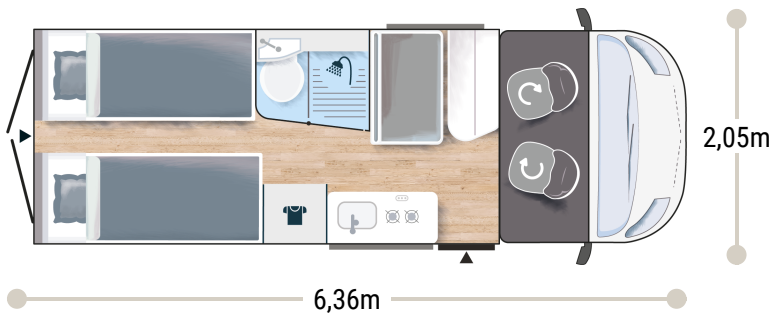

V217

Challenger

2025

2,65 m
1,89 m

4

4

2+1*

3025/3500 BREAK
3140/3500 PREMIUM

80 x 195
+ 80 x 186
cm 95/50 x 156

2.2L 140 HP / 103 kW

BREAK EDITION ★★★★★ FIAT

- White
- Manual cab air conditioning
- Driver and passenger airbag
- Fix and go
- Swivel seats in the cab, with double armrests and adjustable height
- Electric de-icing rearview mirrors
- Cruise control and speed limiter
- ESP
- Traction +
- Hill Descent control
- Eco pack: Stop&Start, smart alternator, electronically-controlled fuel pump
- Panoramic skylight (or two skylights)
- Double-locking windows with combined blinds/screens
- Interior cab isothermal shutters
- USB ports/USB-C
- 15" steel rims with grey trims
- TV-ready
- Bathroom with window
- Rear opening windows
- Gas heating
- Dining area table extension
- Exterior table stand
- Electric step
- Solar panel ready (MPPT ready)
- Rear camera pre-wiring

SPORT EDITION ★★★★★ FIAT

BREAK EDITION +

- Campovolo grey
- Cab seat covers with matching cushions
- Coded front bumper
- 16" alloy wheels black
- Fog lamps
- Heating using vehicle fuel used while on the road
- Maxi Cab
- Wardrobe
- Reinforced insulation "VPS"