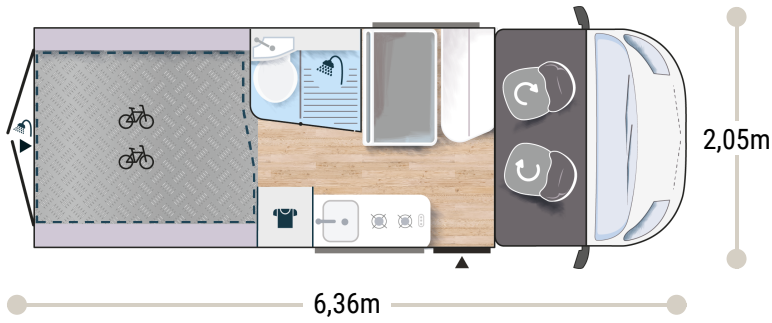

V210

Challenger

2025

2,65 m
1,89 m

4

4

2+1*

3050/3500

156 x 95/50
190 x 185/175
160 x 185/175

2.2L 140 HP / 103 kW

+ gas water heater

HIDEAWAY BED 190 X 190CM

STRONG POINTS

MAXI GARAGE

BATHROOM WITH WINDOW

SPORT EDITION ★★ ★ **FIAT**

- Campovolo grey
- Manual cab air conditioning
- Driver and passenger airbag
- Fix and go
- Swivel seats in the cab, with double armrests and adjustable height
- Cab seat covers with matching cushions
- Electric de-icing rearview mirrors
- Cruise control and speed limiter
- ESP
- Traction +
- Hill Descent control
- Eco pack: Stop&Start, smart alternator, electronically-controlled fuel pump
- Panoramic skylight (or two skylights)
- Double-locking windows with combined blinds/screens
- USB ports/USB-C
- Coded front bumper
- 16" alloy wheels black
- Fog lamps
- TV-ready
- Heating using vehicle fuel used while on the road
- Bathroom with window
- Rear opening windows
- Dining area table extension
- Exterior table stand
- Electric step
- Maxi Cab
- Wardrobe
- Reinforced insulation "VPS"
- Solar panel ready (MPPT ready)
- Rear camera pre-wiring