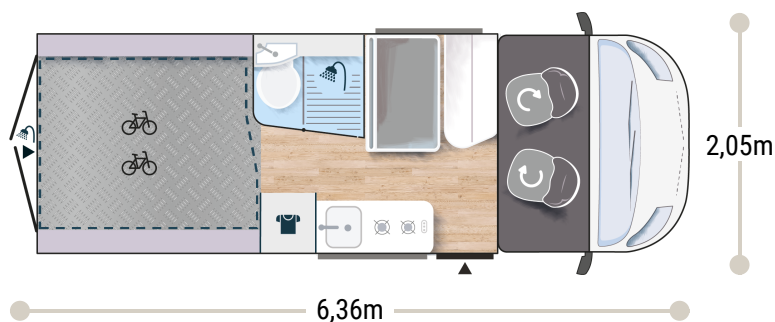

V210

Challenger

2025

2,65 m
1,89 m

4

4

2+1*

3050/3500

156 x 95/50
190 x 185/175
160 x 185/175

2.2L 140 HP / 103 kW

+ gas water heater

STRONG POINTS

HIDEAWAY BED 190 X 190CM
MAXI GARAGE
BATHROOM WITH WINDOW

SPORT EDITION

FIAT

- Campovolo grey
- Manual cab air conditioning
- Driver and passenger airbag
- Fix and go
- Swivel seats in the cab, with double armrests and adjustable height
- Cab seat covers with matching cushions
- Electric de-icing rearview mirrors
- Cruise control and speed limiter
- ESP
- Traction +
- Hill Descent control
- Eco pack: Stop&Start, smart alternator, electronically-controlled fuel pump
- Panoramic skylight (or two skylights)
- Double-locking windows with combined blinds/screens
- USB ports/USB-C
- Coded front bumper
- 16" alloy wheels black
- Fog lamps
- TV-ready
- Heating using vehicle fuel used while on the road
- Bathroom with window
- Rear opening windows
- Dining area table extension
- Exterior table stand
- Electric step
- Maxi Cab
- Wardrobe
- Reinforced insulation "VPS"
- Solar panel ready (MPPT ready)
- Rear camera pre-wiring