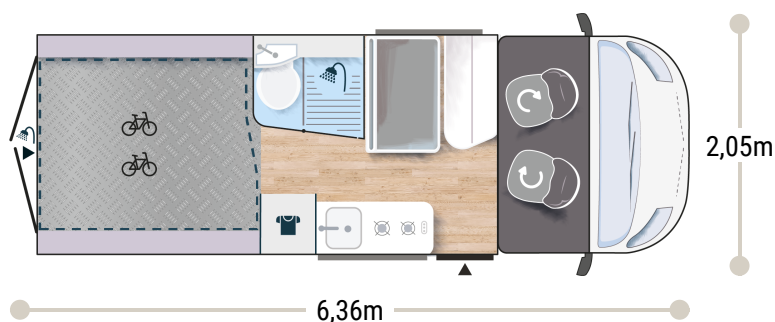

V210

Challenger

2025

More info about this vehicle

2,65 m
1,89 m

4

4

2+1*

3050/3500

156 x 95/50
190 x 185/175
160 x 185/175

2.2L 140 HP / 103 kW

+ gas water heater

STRONG POINTS

HIDEAWAY BED 190 X 190CM
MAXI GARAGE
BATHROOM WITH WINDOW

SPORT EDITION

FIAT

- Campovolo grey
- Manual cab air conditioning
- Driver and passenger airbag
- Fix and go
- Swivel seats in the cab, with double armrests and adjustable height
- Cab seat covers with matching cushions
- Electric de-icing rearview mirrors
- Cruise control and speed limiter
- ESP
- Traction +
- Hill Descent control
- Eco pack: Stop&Start, smart alternator, electronically-controlled fuel pump
- Panoramic skylight (or two skylights)
- Double-locking windows with combined blinds/screens
- USB ports/USB-C
- Coded front bumper
- 16" alloy wheels black
- Fog lamps
- TV-ready
- Heating using vehicle fuel used while on the road
- Bathroom with window
- Rear opening windows
- Dining area table extension
- Exterior table stand
- Electric step
- Maxi Cab
- Wardrobe
- Reinforced insulation "VPS"
- Solar panel ready (MPPT ready)
- Rear camera pre-wiring