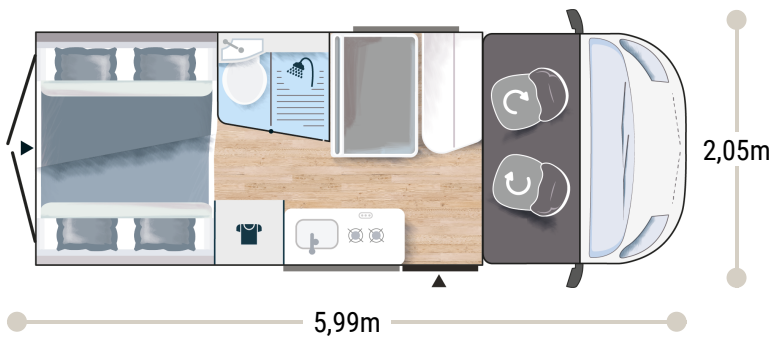

More info about this vehicle

2,65 m
1,89 m

4

4

4+1*

2934/3500 BREAK
3050/3500 PREMIUM

133 x 184
144 x 186
93/50 x 160

2.2L 140 HP / 103 kW

+ gas water heater

VAN FOR FAMILY

STRONG POINTS

BATHROOM WITH WINDOW
REAR REMOVABLE BED

BREAK EDITION ★★★★★ FIAT

- White
- Manual cab air conditioning
- Driver and passenger airbag
- Fix and go
- Swivel seats in the cab, with double armrests and adjustable height
- Electric de-icing rearview mirrors
- Cruise control and speed limiter
- ESP
- Traction +
- Hill Descent control
- Eco pack: Stop&Start, smart alternator, electronically-controlled fuel pump
- Panoramic skylight (or two skylights)
- Double-locking windows with combined blinds/screens
- Interior cab isothermal shutters
- USB ports/USB-C
- 15" steel rims with grey trims
- TV-ready
- Bathroom with window
- Rear opening windows
- Gas heating
- Dining area table extension
- Exterior table stand
- Electric step
- Solar panel ready (MPPT ready)
- Rear camera pre-wiring

SPORT EDITION ★★★★★ FIAT

BREAK EDITION +

- Manual cab air conditioning
- Driver and passenger airbag
- Fix and go
- Swivel seats in the cab, with double armrests and adjustable height
- Electric de-icing rearview mirrors
- Cruise control and speed limiter
- ESP
- Traction +
- Hill Descent control
- Eco pack: Stop&Start, smart alternator, electronically-controlled fuel pump
- Panoramic skylight (or two skylights)
- Double-locking windows with combined blinds/screens
- USB ports/USB-C
- TV-ready
- Bathroom with window
- Rear opening windows
- Dining area table extension
- Exterior table stand
- Electric step
- Solar panel ready (MPPT ready)
- Rear camera pre-wiring
- Campovolo grey
- Cab seat covers with matching cushions
- Coded front bumper
- 16" alloy wheels black
- Fog lamps
- Heating using vehicle fuel used while on the road
- Maxi Cab
- Wardrobe
- Reinforced insulation "VPS"