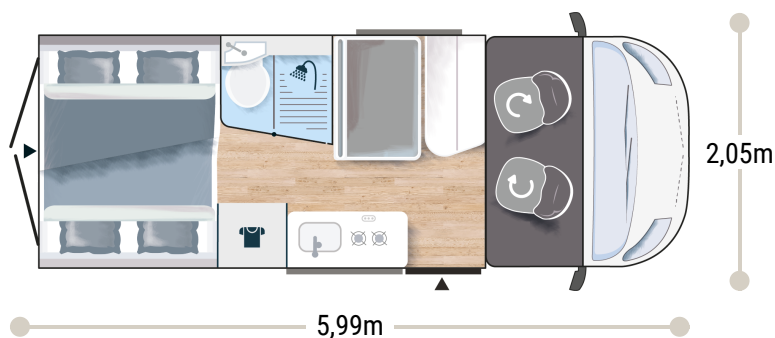

V114M

Challenger

2025

2,65 m
1,89 m

4

4

4+1*

2934/3500 BREAK
3050/3500 PREMIUM

133 x 184
144 x 186
93/50 x 160

2.2L 140 HP / 103 kW

STRONG POINTS

VAN FOR FAMILY
BATHROOM WITH WINDOW
REAR REMOVABLE BED

BREAK EDITION ★★★★★ FIAT

- White
- Manual cab air conditioning
- Driver and passenger airbag
- Fix and go
- Swivel seats in the cab, with double armrests and adjustable height
- Electric de-icing rearview mirrors
- Cruise control and speed limiter
- ESP
- Traction +
- Hill Descent control
- Eco pack: Stop&Start, smart alternator, electronically-controlled fuel pump
- Panoramic skylight (or two skylights)
- Double-locking windows with combined blinds/screens
- Interior cab isothermal shutters
- USB ports/USB-C
- 15" steel rims with grey trims
- TV-ready
- Bathroom with window
- Rear opening windows
- Gas heating
- Dining area table extension
- Exterior table stand
- Electric step
- Solar panel ready (MPPT ready)
- Rear camera pre-wiring

SPORT EDITION ★★★★★ FIAT

BREAK EDITION +

- Campovolo grey
- Cab seat covers with matching cushions
- Coded front bumper
- 16" alloy wheels black
- Fog lamps
- Heating using vehicle fuel used while on the road
- Maxi Cab
- Wardrobe
- Reinforced insulation "VPS"

More info about this vehicle