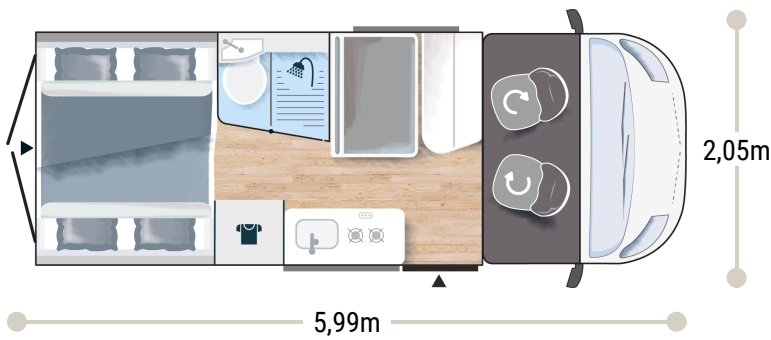

More info about this vehicle

2,65 m
1,89 m

4+1*

2934/3500 BREAK
3050/3500 PREMIUM

133 x 184
144 x 186
93/50 x 160

2.2L 140 HP / 103 kW

+ gas water heater

VAN FOR FAMILY

STRONG POINTS

BATHROOM WITH WINDOW
REAR REMOVABLE BED

BREAK EDITION ★★★★★ FIAT

- White
- Manual cab air conditioning
- Driver and passenger airbag
- Fix and go
- Swivel seats in the cab, with double armrests and adjustable height
- Electric de-icing rearview mirrors
- Cruise control and speed limiter
- ESP
- Traction +
- Hill Descent control
- Eco pack: Stop&Start, smart alternator, electronically-controlled fuel pump
- Panoramic skylight (or two skylights)
- Double-locking windows with combined blinds/screens
- Interior cab isothermal shutters
- USB ports/USB-C
- 15" steel rims with grey trims
- TV-ready
- Bathroom with window
- Rear opening windows
- Gas heating
- Dining area table extension
- Exterior table stand
- Electric step
- Solar panel ready (MPPT ready)
- Rear camera pre-wiring

SPORT EDITION ★★★★★ FIAT

BREAK EDITION +

- Manual cab air conditioning
- Driver and passenger airbag
- Fix and go
- Swivel seats in the cab, with double armrests and adjustable height
- Electric de-icing rearview mirrors
- Cruise control and speed limiter
- ESP
- Traction +
- Hill Descent control
- Eco pack: Stop&Start, smart alternator, electronically-controlled fuel pump
- Panoramic skylight (or two skylights)
- Double-locking windows with combined blinds/screens
- USB ports/USB-C
- TV-ready
- Bathroom with window
- Rear opening windows
- Dining area table extension
- Exterior table stand
- Electric step
- Solar panel ready (MPPT ready)
- Rear camera pre-wiring
- Campovolo grey
- Cab seat covers with matching cushions
- Coded front bumper
- 16" alloy wheels black
- Fog lamps
- Heating using vehicle fuel used while on the road
- Maxi Cab
- Wardrobe
- Reinforced insulation "VPS"