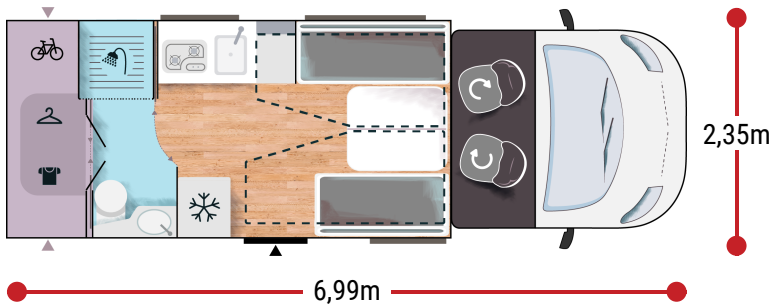

More info about this vehicle

2,92 m
2,11 m

4

5

4

3039/3500 BREAK
3159/3500 ETAPE

130 x 195
90 x 200 / 90 x 190

2.0L 130 HP / 96 kW / Manual
BREAK
2.0L 165 HP / 121 kW / Auto.
ETAPE

+ gas water heater

BREAK EDITION

- White
- Automatic cab air conditioning
- Driver and passenger airbag
- Electric handbrake
- Fix and go
- Swivel seats in the cab, with double armrests and adjustable height
- Cab seat covers with matching cushions
- Electric de-icing rearview mirrors
- Cruise control and speed limiter
- ESP
- START & STOP
- Unit step insulation
- XL cell door (60 cm) with window
- Cab panoramic skylight
- Panoramic skylight (or two skylights)
- Separation curtain cab/cell
- Double-locking windows with combined blinds/screens

ETAPE EDITION

BREAK EDITION +

- White
- Automatic cab air conditioning
- Driver and passenger airbag
- Electric handbrake
- Fix and go
- Swivel seats in the cab, with double armrests and adjustable height
- Cab seat covers with matching cushions
- Electric de-icing rearview mirrors
- Cruise control and speed limiter
- ESP
- START & STOP
- Unit step insulation
- XL cell door (60 cm) with window
- Cab panoramic skylight
- Panoramic skylight (or two skylights)
- Separation curtain cab/cell
- Double-locking windows with combined blinds/screens
- Curtains
- Damped cupboard hinges
- USB ports/USB-C
- USB ports