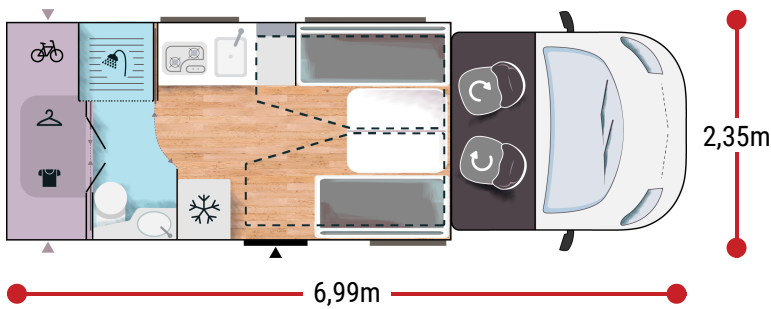

## More info about this vehicle

2,92 m  
2,11 m

4

5

4

3039/3500 BREAK  
3159/3500 ETAPE

130 x 195  
90 x 200 / 90 x 190

2.0L 130 HP / 96 kW / Manual  
BREAK  
2.0L 165 HP / 121 kW / Auto.  
ETAPE

## BREAK EDITION

- White
- Automatic cab air conditioning
- Driver and passenger airbag
- Electric handbrake
- Fix and go
- Swivel seats in the cab, with double armrests and adjustable height
- Cab seat covers with matching cushions
- Electric de-icing rearview mirrors
- Cruise control and speed limiter
- ESP
- START & STOP
- Unit step insulation
- XL cell door (60 cm) with window
- Cab panoramic skylight
- Panoramic skylight (or two skylights)
- Separation curtain cab/cell
- Double-locking windows with combined blinds/screens

## BREAK EDITION +

- White
- Automatic cab air conditioning
- Driver and passenger airbag
- Electric handbrake
- Fix and go
- Swivel seats in the cab, with double armrests and adjustable height
- Cab seat covers with matching cushions
- Electric de-icing rearview mirrors
- Cruise control and speed limiter
- ESP
- START & STOP
- Unit step insulation
- XL cell door (60 cm) with window
- Cab panoramic skylight
- Panoramic skylight (or two skylights)
- Separation curtain cab/cell
- Double-locking windows with combined blinds/screens
- Curtains
- Damped cupboard hinges
- USB ports/USB-C
- USB ports